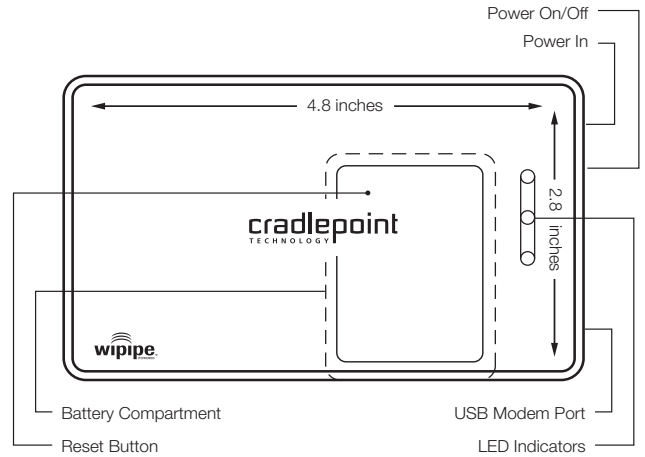

Connects with any WiFi-enabled device:

PHS300

3G/4G Personal WiFi Hotspot

SPECIFICATIONS

MODEL NAME:	PHS300 Personal WiFi Hotspot
WiFi Standards:	IEEE 802.11 b/g
NETWORK CONNECTIONS AND PORTS:	One (1) USB Modem
BUTTONS/SWITCHES:	Power On/Off Switch, Reset (in battery compartment)
LED INDICATORS:	Power, WLAN (Mobile Broadband), Network Connection
POWER:	Rechargeable Li-Ion Battery, 5V DC, 2.5-3.0A; 100-240V AC
DIMENSIONS:	4.8-in x 2.9-in x 0.75-in (122mm x 73mm x 18.5mm)
WEIGHT:	3.5 oz. (128g)
TEMPERATURE:	0°C to 50°C (32°F to 120°F) Operating -20°C to 70°C (-4°F to 158°F) Storage
RELATIVE HUMIDITY:	10% - 85% Operating / 5% - 90% Storage
CERTIFICATIONS:	FCC, CE, IC, WiFi Alliance