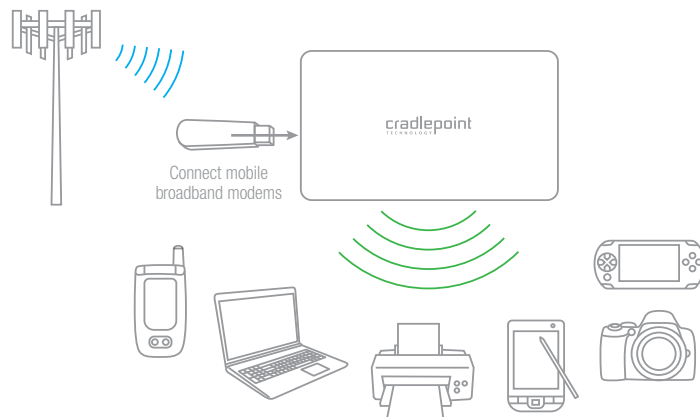

PHS300

3G/4G Personal WiFi Hotspot

Create WiFi from Broadband USB Modem or Tethered Phone

EASY TO USE

The CradlePoint PHS300 Personal WiFi Hotspot is a true plug-in-play solution that creates a powerful WiFi network almost anywhere*. Simply connect up to 16 WiFi enabled devices by plugging in your USB mobile broadband data modem and turning on the PHS300. It's that easy to create you own hotspot wherever you are - no more searching or paying for WiFi when you're out and about.

COMPACT AND PORTABLE

Our most portable wireless router, the CradlePoint PHS300 comes standard with a fully rechargeable Li-Ion battery providing hours of access even when no power outlets are in sight. The PHS300 provides full WiFi functionality when recharging. At just under 3" x 5", the PHS300 is a perfection solution for those on the go. Take the PHS300 everywhere you need secure, reliable WiFi access.

SECURE AND RELIABLE

Powered by WiPipe™ technology, PHS300 requires minimal setup and maintenance, including pre-installed software for right-out-of-the-box simplicity. Standard in the PHS300 are security features like multiple WiFi-encryption modes like WEP and WPA/WPA2 (Personal & Enterprise) and built-in firewall, which prevent unauthorized use of your connection. With no additional software to load, you'll be up and running in minutes.

PHS300
FEATURES